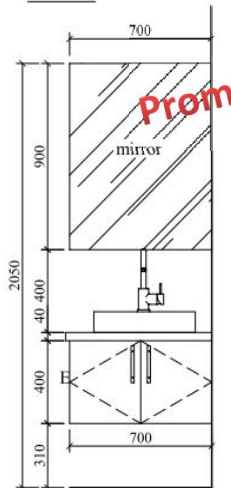

⑤ ELEVATION