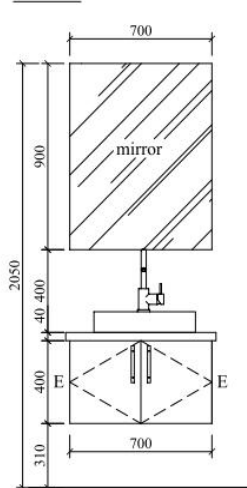

④ ELEVATION