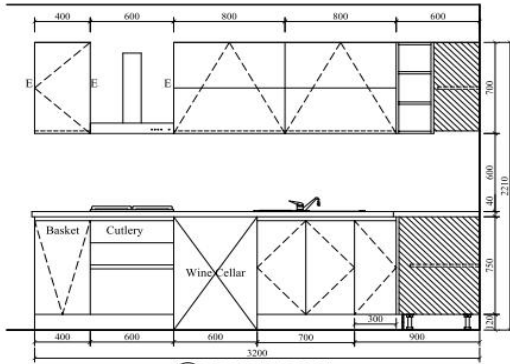

③ ELEVATION 1