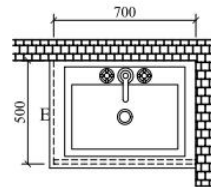

⑤ BATHROOM 2 PLAN
3 sets